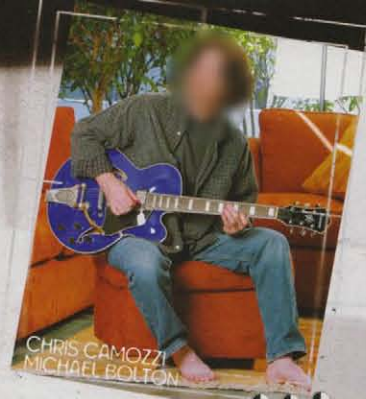

ARTCORE

AF75 BS
¥52,500

(本体価格 ¥50,000)

AG75 BS
¥52,500

(本体価格 ¥50,000)

AS73 BS
¥52,500

(本体価格 ¥50,000)

AFS73T TRD
¥57,750

(本体価格 ¥55,000)

ELECTRIC BASSES

SR Prestige...p46-47 / SR...p48-51 / SRX...p52-53
BTB Prestige...p54 / BTB...p55 / RD...p58-59 / Artcore...p60 / Signature Bases...p61-63