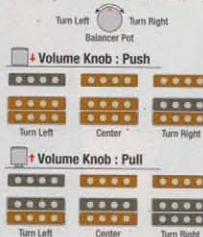

トラディショナルなサウンドと弾き心地を基調としながら、現代のベース・サウンドに求められるパワフルでパンチの効いたロー・エンドにも応えるオリジナル・サーキットを搭載したプレグレッシブ・ベース、RD-Roadgear シリーズ。

the basics

- ●豊かなボディ鳴りとコシのあるサウンドを生み出す、美しいクリスタル・カットが施されたラージ・ボディ
- ●ロー・ポジションからハイ・ポジションにかけて徐々に厚みを増してゆくトラディショナルなシェイプの1ピース・メイプル・ネック
- ●USA製 Seymour Duncan® "Basslines™" Ibanez® シングル・コイル & ハムバッカー・ピックアップ
- ●ウォームでトラディショナルなサウンドから、ラウドでアグレッシブなサウンドまでを容易に引き出すことができるオリジナル・サーキット
- ●芯のあるロー・エンドとリッチなサスティーンを実現する Accu-Cast B200/205 ブリッジ

¥89,250

(本体価格 ¥85,000)

Use Balance Knob to Select Pickup Coil

EQ bypass switch

¥99,750

(本体価格 ¥95,000)

USA-made Seymour Duncan® "Basslines™" Ibanez® pickup

USA製 Seymour Duncan® "Basslines™" Ibanez® シングル・コイル & ハムバッカー・ピックアップ。ウォームでトラディショナルなサウンドから、ラウドでアグレッシブなサウンドまでを容易に引き出すことができるオリジナル・サーキットとあわせ、現代のサウンド・ニーズにしっかりと応えます。

Accu-Cast B200/205 bridge

トーンとサスティーンを考慮し、充分な質量を与えた Accu-Cast B200/205 ブリッジ。ボールエンドの固定先を、(1)ブリッジ・プレート後方のフック、(2)ブリッジ・プレート下部のフックの2箇所から選ぶことができます。