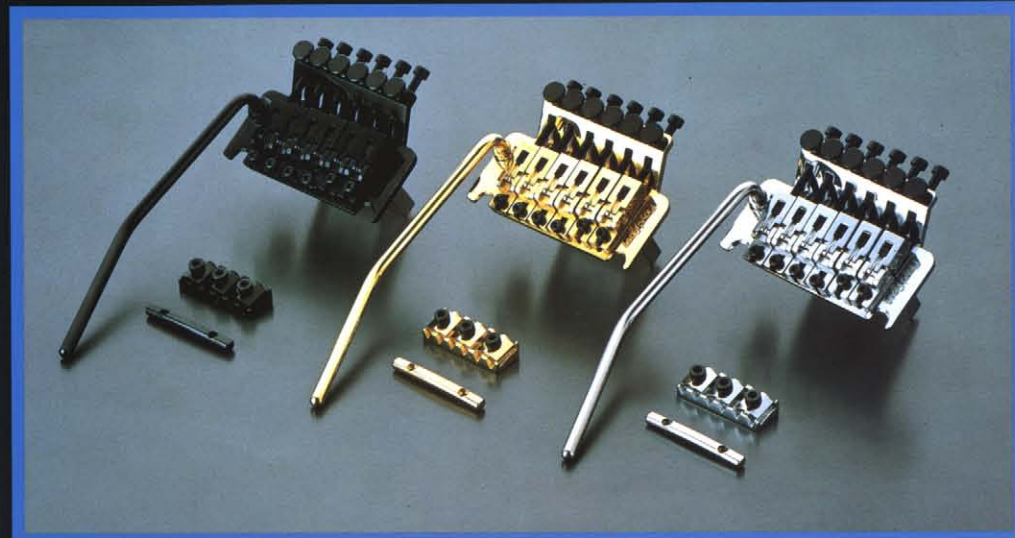

Floyd Rose®
TREMOLO SYSTEM