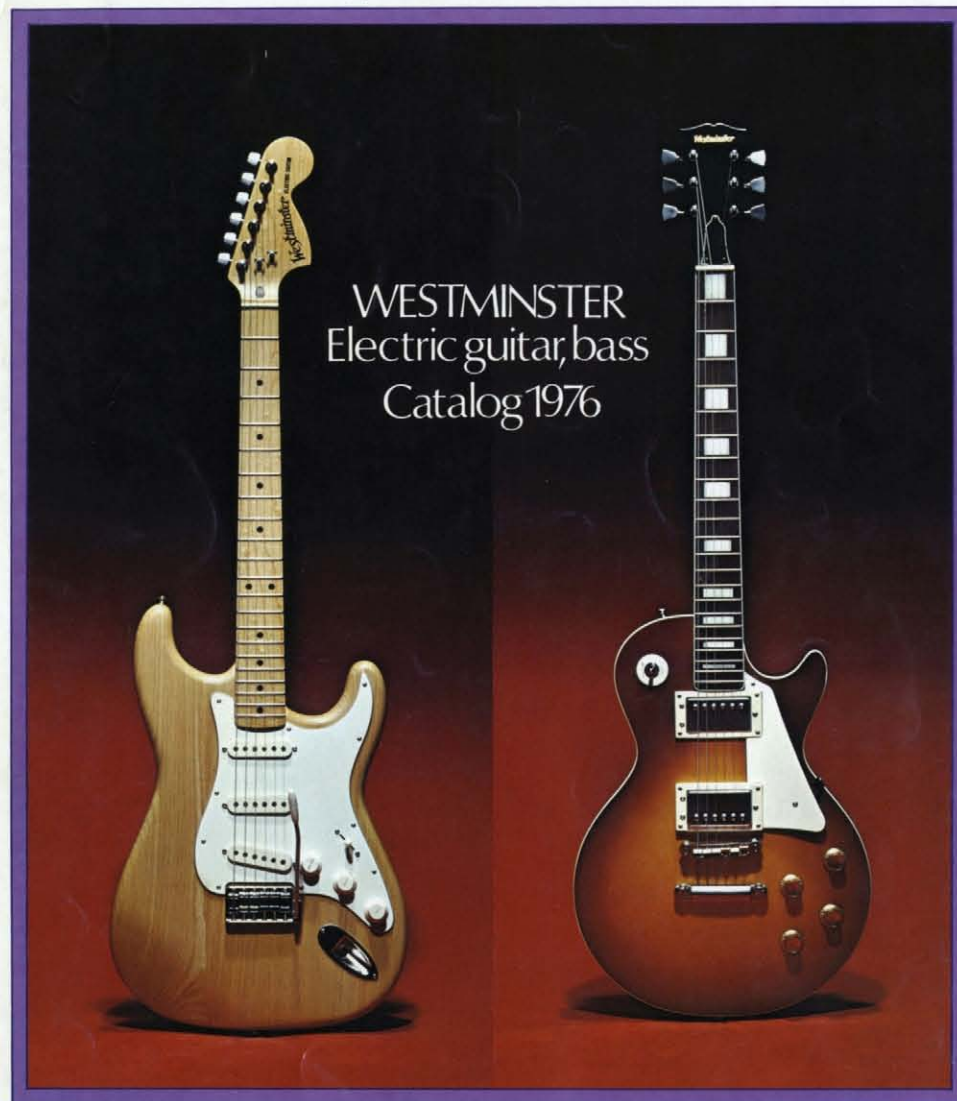

弾きやすく、手ごろなヤツ。

WESTMINSTER
Electric guitar, bass
Catalog 1976

Westminster

A PRODUCT OF MATSUMOKU INDUSTRIAL CO., LTD.