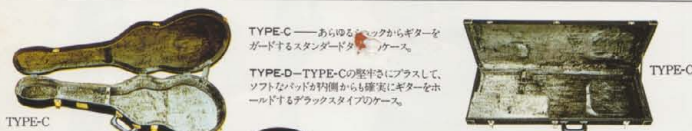

ACCESSORIES & OPTIONAL PARTS

TAKE-1 GUARD YOUR GUITAR — HARD AND SOFT CASE

HARD CASE		TYPE-C	
S G C	¥10,000	SG, SX, SL series	Full Shape
S F C	¥12,000	SF series	Full Shape
S A C NEW	¥13,000	SA series	Full Shape
S R C	¥11,000	SJ, SC, SR series	Boxy
S B C	¥12,000	BB, SB, PB series	Boxy

TYPE-D		TYPE-D	
S G D	¥18,000	SG series	Full Shape
S A D	¥20,000	SA series	Full Shape
A E D NEW	¥20,000	AE series	Full Shape
S C D	¥18,000	SC series	Boxy
B B D	¥18,000	BB series	Boxy

TYPE-I

TYPE-II

SOFT CASE		TYPE-I	
S G S-I	¥5,500	SG, SF, SX, SL series	
S R S-I	¥5,500	SJ, SC, SR series	
S B S-I	¥6,000	BB, SB, PB series	

TYPE-II		TYPE-II	
S G S-II	¥8,000	SG, SF, SX, SL series	
S R S-II	¥8,000	SJ, SC, SR series	
S B S-II	¥9,000	BB, SB, PB series	
S A S-II	¥10,000	SA series	

TAKE-2 COMES ALIVE — STRINGS

EXTRA LIGHT GAUGE
E-1st H-1071