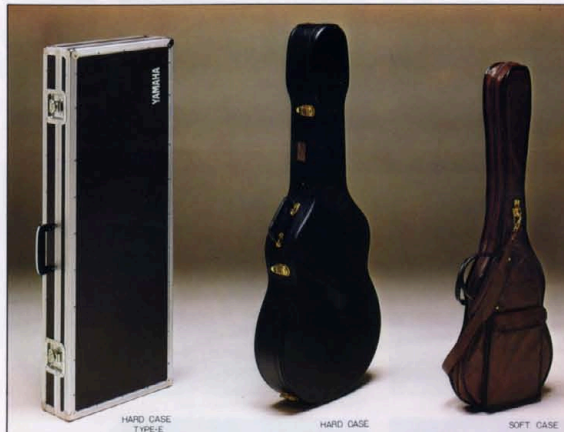

ACCESSORIES & OPTIONAL PARTS

CASE 楽器の完璧なガードを、充実のケース群。

HARD CASE TYPE-C (スタンダードタイプケース)

S/GC ¥12,000 SG, SL series	Full Shape
S/F/C ¥12,000 SF series	
S/A/C ¥12,000 SA series	Boxy
S/R/C ¥12,000 SJ, SC, SR series	
S/B/C ¥13,000 BR, SB, PB series	

TYPE-D (デラックスタイプケース)

S/G/D ¥20,000 SG series	Full Shape (高級バッド仕上り)
S/A/D ¥20,000 SA series	
A/E/D ¥20,000 AE series	Boxy (成型バッド構造)
S/C/D ¥20,000 SC series	
B/B/D ¥20,000 BB series	

NEW TYPE E (ツアー専用アルミニウムケース)

S/G/E ¥32,000 SG series	受注生産のため 1、2ヶ月お待たせいただく ことがあります。
S/A/E ¥32,000 SA series	
B/B/E ¥22,000 BB series	
S/B/E ¥22,000 SB series	

SOFT CASE TYPE-1 (ビニールレザー製)

S/G-S-1 ¥6,000 SG, SF, SL series
S/R-S-1 ¥6,000 SJ, SC, SR series
S/B-S-1 ¥7,000 BR, SB, PB series

TYPE-II (カブロン合皮製)

S/G-S-II ¥8,000 SG, SF, SL series
S/R-S-II ¥8,000 SJ, SC, SR series
S/B-S-II ¥9,000 BR, SB, PB series
S/A-S-II ¥11,000 SA series