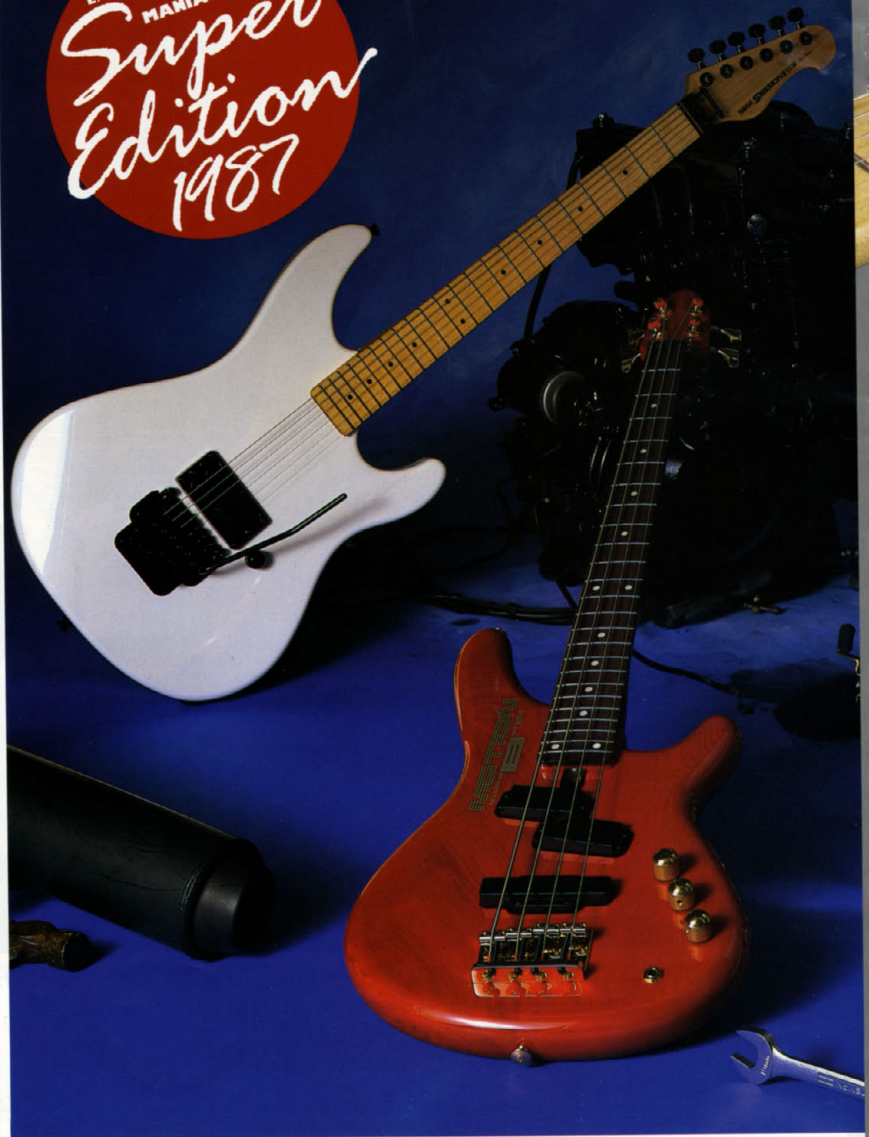

M A N I A C

YAMAHA
E-GUITARS & BASSES
MANIAC SERIES
*Super
Edition
1987*