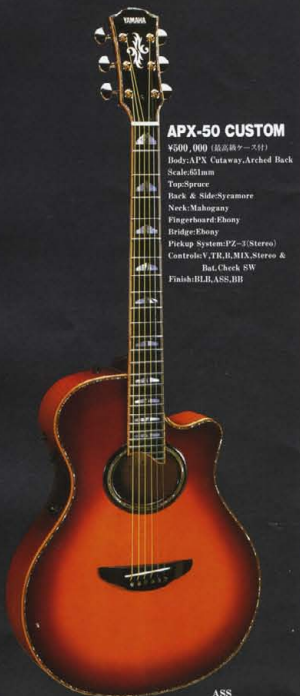

FRIENDS

ASS