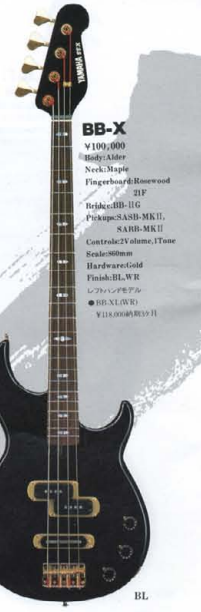

BB SERIES

ワールドステージで証明された圧巻のバイブレーション。

BB Head Stock & Head Machine

ドラティショナルベースストを越えしやまない印象的なフォルムをシングルサイディタイプヘッドストックに、高明性・高精度のダイキャストトルク調整機能付きベグをマウント、ベース弦の強力な張力にピクとせず、スムーズかつ種々な操作フィーリングがパーフェクトチューニングが可能。美しさに加え、超一級の実力を備えています(BB-5000、2000、X)。また、5弦バージョンモデルのBB-5000には、質量バランスを考慮したベダラフラーボタンベグを採用しています。

BBシリーズの新たな個性——BB-850、650、550は、ワイド&タイトな重低音を創造する860mmロングスケールをそのまに、ボディとヘッドストックをひと回り小さくしたりデュースデザイン・ライトウエイトボディと理想の重量バランスを保つヘッドストックには、オリジナル設計のベグをマウント、ハードテンションを確実にフォローする耐久性と、正確なチューニングをキープするペヴィデューターマシードです。

Original Design P.U. SASB-V (Front) & SABB-V (Rear)

豊かな響きで語りかけるBBシリーズのP.U.には「P&J」タイプを採用。フロントのPタイプP.U.は1・2弦と3・4弦(BB-5000)は3・4・5弦)専用で、それぞれスプリット配置することにより、バランスよく弦振動をピックアップする設計。一方、リアのパーマネットタイプP.U.は、切れないワイドな磁界で振幅の大きなベース弦の振動を完璧にカバー。これら2つのP.U.特性が相まって、BB-3000、BB-Xに代表されるBBシリーズ特有のダイナミックかつハイクオリティの重低音をプロデュース。なお、フロントP.U.「SASB-MK II」、リアP.U.「SABB-MK II」とも、マグネットには定評のあるアルニコVを採用。ダイナミックレンジの広い、豊かなトーンニュアンスとパワフルな響きでBBシリーズのメインモデルをサポートします。

“YBS-AIP”& “YBS-AIJ”

BB-850には、ライトウエイトボディに適した“P&J”タイプのP.U.をマウント。フロントのスプリット・タイプ“YBS-A I P”はBB-550にも搭載。リアのシングルコイル・タイプは“YBS-A I J”。共に、ホールピースを露出させたオープンタイプ仕様とし、ワイルドパワフルサウンドを強烈にアウトプット。オールドツクスな構成が、あらゆるジャンルベースにジャストフィットする

るニューBBテストをプロデュースします。

BB-850

BB-650

BB-550

BB-3000

BB-2000

BB-X

BX SERIES

ソリッドベースの極限に挑むスーパーヘッドレス。

HEAD PIECE

ネックからスレートなラインをキープしたヘッドピースが、安定したローポジションヘッドを実現。ヘッドロックは各弦独立方式により、確実な弦のホルド、素早い弦交換など、多くのメリットを生み出しています。また、ナットはコリア樹脂を採用。開放弦ブレイクを強力にサポートします。

NECK&BODY

P.U.& CONTROL

BX-1

BX-5