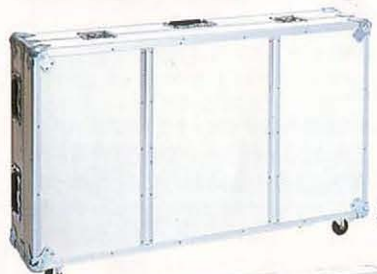

S-2
DUAL FOOT SWITCH
¥3,300

KH-1 STEREO
HEADPHONES ¥4,500

KORG PATCH CORD SET

KORG CORD

SOFT CASE CARRYING CASE

FLIGHT CASE

HARD CASE

HARD CASE