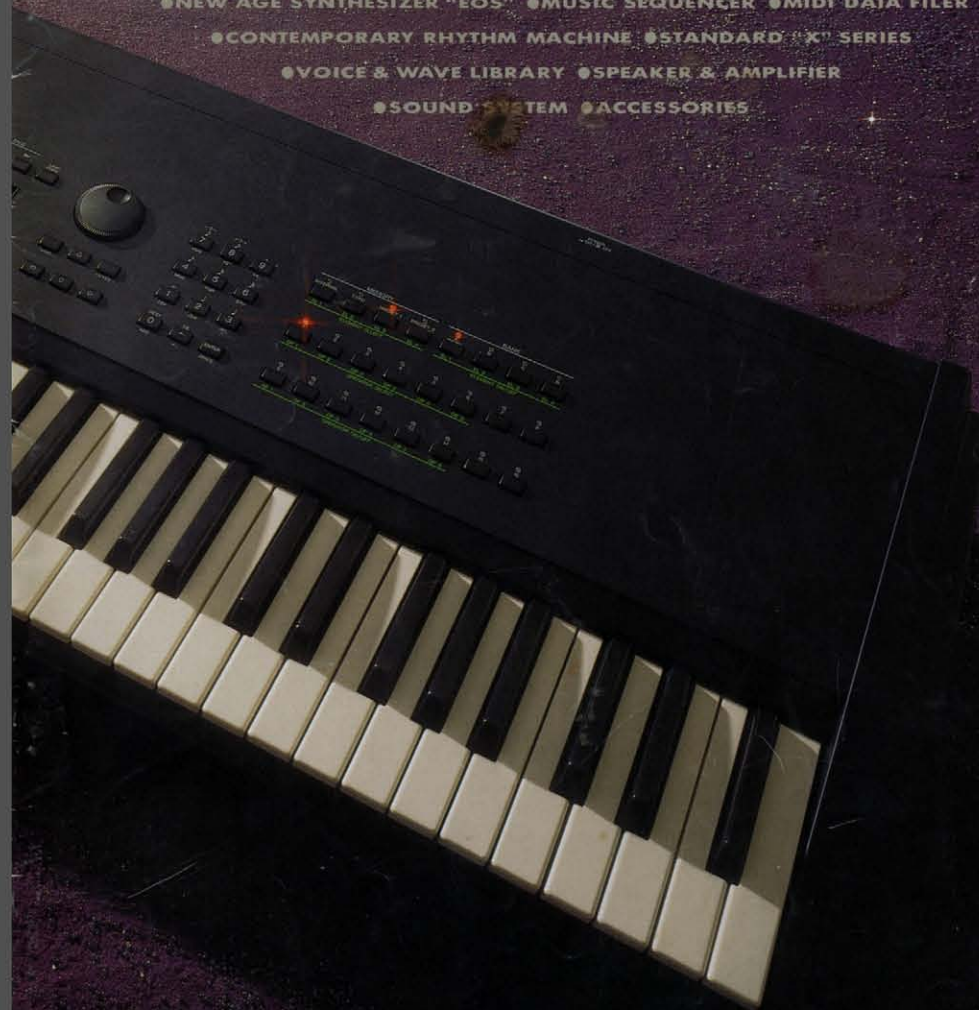

YAMAHA DIGITAL MUSICAL INSTRUMENTS

SUPER CREATIVITY for SUPER MUSIC

●PROFESSIONAL WORKSTATION ●INTEGRATED SYNTHESIZER ●VECTOR SYNTHESIZER

●NEW AGE SYNTHESIZER "EOS" ●MUSIC SEQUENCER ●MIDI DATA FILER

●CONTEMPORARY RHYTHM MACHINE ●STANDARD "X" SERIES

●VOICE & WAVE LIBRARY ●SPEAKER & AMPLIFIER

●SOUND SYSTEM ●ACCESSORIES

感じあう心たいせつに

feelin' YAMAHA